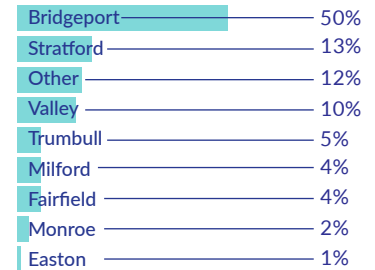

Housatonic Community College VITAL STATISTICS

Fall 2018 Student Statistics

Initial Objectives

Geographic Distribution

Registration Method

Paul Broadie II, Ph.D.
President

Rose R. Ellis, Ph.D.
Dean of Administration
and Institutional Effectiveness