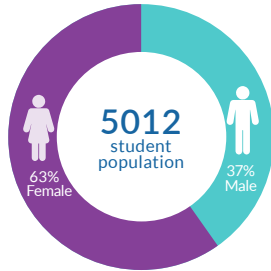

Housatonic Community College VITAL STATISTICS

Fall 2018 Student Statistics

Initial Objectives

Geographic Distribution

Registration Method

Paul Broadie II, Ph.D.
President

Rose R. Ellis, Ph.D.
Dean of Administration
and Institutional Effectiveness