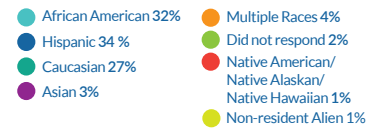

Housatonic Community College VITAL STATISTICS

Fall 2018 Student Statistics

Initial Objectives

Geographic Distribution

Registration Method

Paul Broadie II, Ph.D.
President

Rose R. Ellis, Ph.D.
Dean of Administration
and Institutional Effectiveness