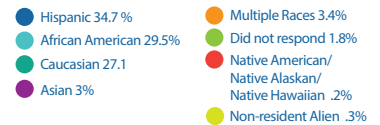

Geographic Distribution

900 Lafayette Boulevard
Bridgeport, CT 06604
(203)332-5000 Fax:(203)332-5123
HOUSATONIC.EDU

Housatonic Community College Offerings

Associate Degrees

ACCOUNTING
AVIATION MAINTENANCE
BANKING
BUSINESS ADMINISTRATION
General
Marketing
Finance
Global Business
Human Resource Management
Management
Small Business/Entrepreneurship
COLLEGE OF TECHNOLOGY PATHWAYS
Engineering Science
Technology Studies
Technology Studies: Electrical
COMPUTER INFORMATION SYSTEMS
CRIMINAL JUSTICE
EARLY CHILDHOOD INCLUSIVE
EDUCATION
FINE ARTS
Art
Illustration
Photography
GENERAL STUDIES
General
Criminal Justice Concentration
Foreign Language Concentration
GRAPHIC DESIGN
Multimedia Option
HUMAN SERVICES
INDUSTRIAL DESIGN
LIBERAL ARTS & SCIENCES
Humanities/Behavioral Social Sciences
Journalism/Communications
MEDICAL ASSISTING
PARAMEDIC STUDIES
SURGICAL TECHNOLOGY
THEATER ARTS

Certificates

BUSINESS
Retail Banking
Small Business Mgmt: Entrepreneurship
COMPUTER INFORMATION
Database Technology
Network Technology
Software Development
Software Testing & Quality Assurance
Web Design Technology
Web Development
CRIMINAL JUSTICE
Criminal Justice: Corrections
Criminal Justice: Criminal Investigation
Criminal Justice: Police Management
EARLY CHILDHOOD EDUCATION
Early Childhood Education
Early Childhood Education: Administrator
Early Childhood Education: Infant/Toddler
Child Development Associate: Preparation
Family Engagement
ESL
Advanced English Proficiency
GRAPHICS
Graphic Design
HEALTH CAREERS
Health Careers Pathways
HUMAN SERVICES
Behavioral Healthcare Specialist Track I
Behavioral Healthcare Specialist Track II
Children & Youth Mental Health
Disabilities Specialist
MANUFACTURING
CNC Machine Technology
MATH/SCIENCE
Electrical
THEATER ARTS
Theater Arts Performance Track

Associate Degrees for Transfer

CSCU PATHWAY TRANSFER DEGREES:
Arts Studies
Biology Studies
Business Studies
Chemistry Studies
Communication Studies
Computer Science
Criminology Studies
Early Childhood Teaching
Creditial Studies
English Studies
French Studies
History Studies
Italian Studies
Mathematics Studies
Psychology Studies
Physics Studies
Political Science Studies
Social Work Studies
Sociology Studies
Spanish Studies
Theater Studies
COLLEGE OF TECHNOLOGY PATHWAY PROGRAMS
Engineering Science
Machine Technology
Technology Studies
Technology Studies - Electrical
ENGINEERING TRANSFER - FAIRFIELD UNIVERSITY
Engineering Science Pathway Program
FINE ARTS: ART THERAPY PATHWAY
LIBERAL ARTS & SCIENCES: PRE-NUTRITION PATHWAY TO TEACHING CAREERS