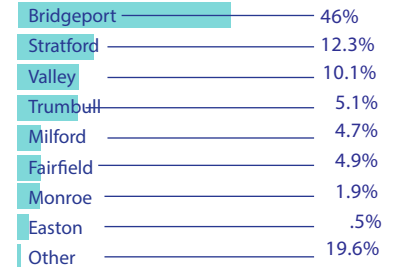

Geographic Distribution

900 Lafayette Boulevard
Bridgeport, CT 06604
(203)332-5000 Fax:(203)332-5123
HOUSATONIC.EDU

Housatonic Community College Offerings

Associate Degrees

ACCOUNTING
AVIATION MAINTENANCE
BANKING
BUSINESS ADMINISTRATION
General
Marketing
Finance
Global Business
Human Resource Management
Management
Small Business/Entrepreneurship
COLLEGE OF TECHNOLOGY PATHWAYS
Engineering Science
Technology Studies
Technology Studies: Electrical
COMPUTER INFORMATION SYSTEMS
CRIMINAL JUSTICE
EARLY CHILDHOOD INCLUSIVE
EDUCATION
FINE ARTS
Art
Illustration
Photography
GENERAL STUDIES
General
Criminal Justice Concentration
Foreign Language Concentration
GRAPHIC DESIGN
Multimedia Option
HUMAN SERVICES
INDUSTRIAL DESIGN
LIBERAL ARTS & SCIENCES
Humanities/Behavioral Social Sciences
Journalism/Communications
MEDICAL ASSISTING
PARAMEDIC STUDIES
SURGICAL TECHNOLOGY
THEATER ARTS

Certificates

BUSINESS
Retail Banking
Small Business Mgmt: Entrepreneurship
COMPUTER INFORMATION
Database Technology
Network Technology
Software Development
Software Testing & Quality Assurance
Web Design Technology
Web Development
CRIMINAL JUSTICE
Criminal Justice: Corrections
Criminal Justice: Criminal Investigation
Criminal Justice: Police Management
EARLY CHILDHOOD EDUCATION
Early Childhood Education
Early Childhood Education: Administrator
Early Childhood Education: Infant/Toddler
Child Development Associate: Preparation
Family Engagement
ESL
Advanced English Proficiency
GRAPHICS
Graphic Design
HEALTH CAREERS
Health Careers Pathways
HUMAN SERVICES
Behavioral Healthcare Specialist Track I
Behavioral Healthcare Specialist Track II
Children & Youth Mental Health
Disabilities Specialist
MANUFACTURING
CNC Machine Technology
MATH/SCIENCE
Electrical
THEATER ARTS
Theater Arts Performance Track

Associate Degrees for Transfer

CSCU PATHWAY TRANSFER DEGREES:
Arts Studies
Biology Studies
Business Studies
Chemistry Studies
Communication Studies
Computer Science
Criminology Studies
Early Childhood Teaching
Creditial Studies
English Studies
French Studies
History Studies
Italian Studies
Mathematics Studies
Psychology Studies
Physics Studies
Political Science Studies
Social Work Studies
Sociology Studies
Spanish Studies
Theater Studies
COLLEGE OF TECHNOLOGY PATHWAY PROGRAMS
Engineering Science
Machine Technology
Technology Studies
Technology Studies - Electrical
ENGINEERING TRANSFER - FAIRFIELD UNIVERSITY
Engineering Science Pathway Program
FINE ARTS: ART THERAPY PATHWAY
LIBERAL ARTS & SCIENCES: PRE-NUTRITION PATHWAY TO TEACHING CAREERS