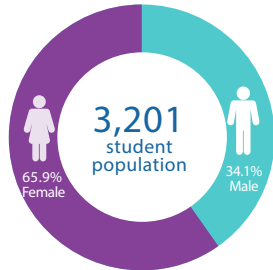

VITAL STATISTICS

SPRING 2021

HOUSATONIC
COMMUNITY COLLEGE

Dwayne Smith, Ph.D.
Chief Executive Officer

Mario Pierce, M.A., M.S.
Associate Dean
of Campus Operations

Robin Avant, M.A.
Dean of Academic Affairs

Kim McGinnis, Ed.D.
Dean of Students

Kristy Jelenik, M.S.
Executive Director,
HCC Foundation
Executive Director,
Institutional Advancement &
Resource Development